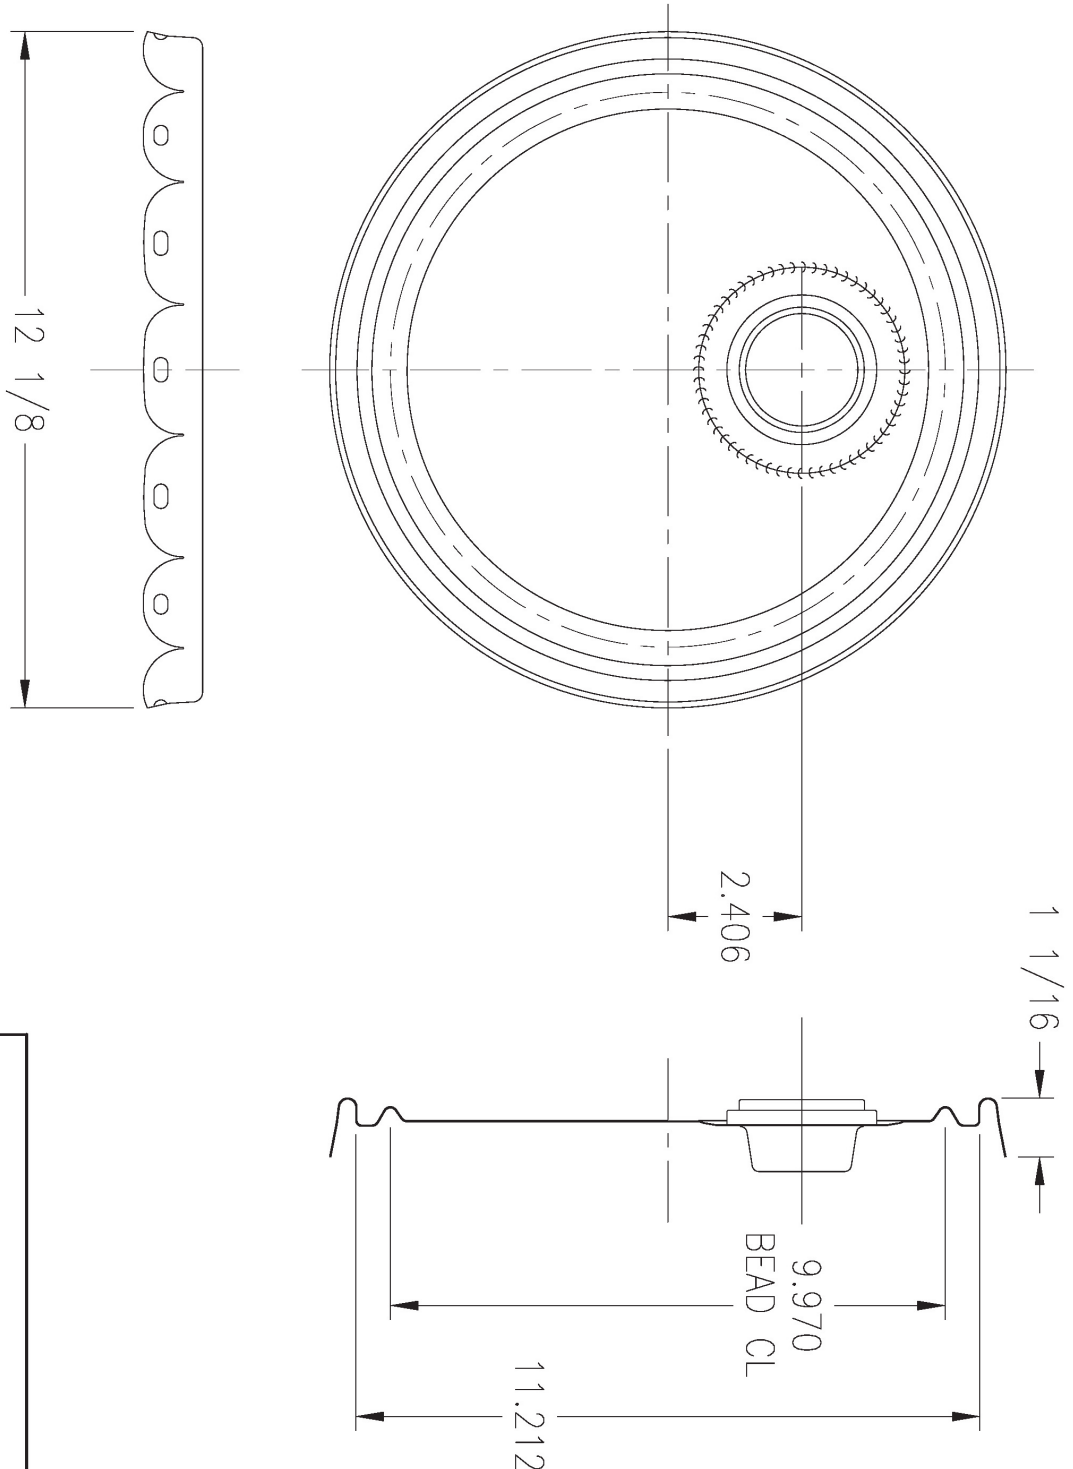

Represented by

ILLING[®]
Company, Inc.
Packaging Your Vision

Product Specification Sheet

Illing Part# 2069G

3.5-5 GALLON GREY 24 GAUGE RFI COVER W/RUST INHIBITOR LINING

Part #: 2069G

Size:	3.5-5 Gallon
Color:	Grey
Material:	Metal
Style:	Cover
Additional Info:	24 Gauge, Rust Inhibitor Lining
Case Pack:	36 each
Pallet Pack:	– each

Illing Part# 2069G

DRAWN BY:	JZ	SCALE:	~	REV. BY:	JZ	NO.:	A	DATE:	1-29-13	REVISION DESCRIPTION:	MEASURED COVER, 2.406 WAS 2.834
CHECKED BY:		DATE:	6-26-12								
APPROVED BY:											
LOCATION:	HOMERVILLE	SUPERCEDES:		MATERIAL:	UN CERTIFIED LUG COVER WITH RFS FOR OPEN HEAD PALS						
PRINT NO.:	PD000-5-066	REV.:	A								