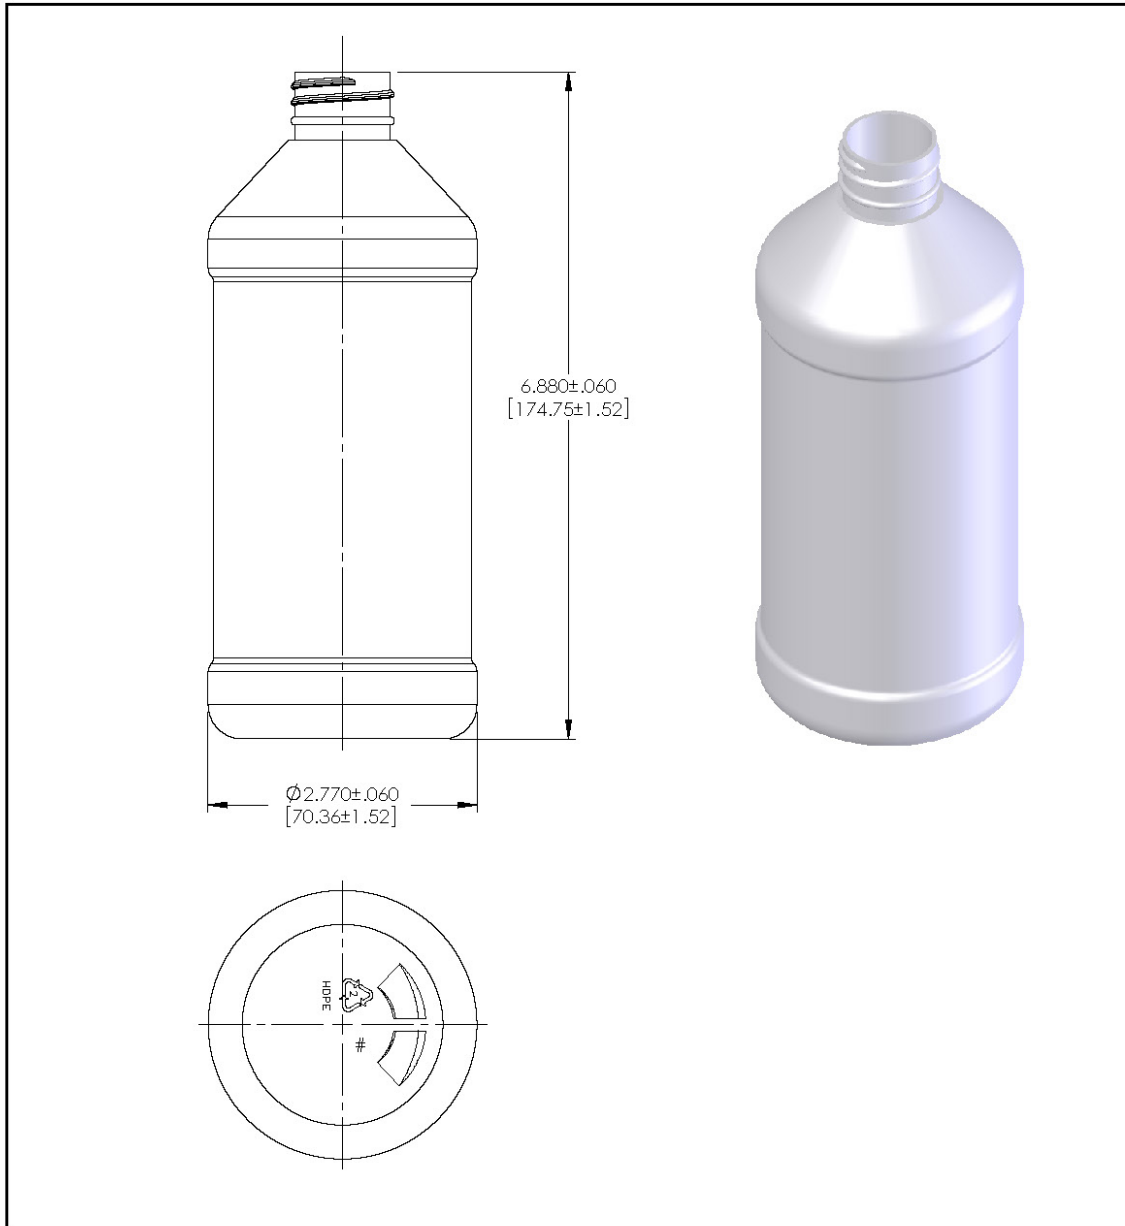

Represented by

ILLING[®]
Company, Inc.
Packaging Your Vision

Product Specification Sheet

Illing Part# 3541N

16 OZ NATURAL HDPE PLASTIC MODERN ROUND BOTTLE, 28-410

Part #: 3541N

Size:	16 oz.
Color:	Natural
Material:	HDPE
Style:	Modern Round
Additional Info:	28-410 Neck
Case Pack:	135 each
Pallet Pack:	- each

ENVISION
DESIGN DECORATE DELIVER

LabelILLING[™]

AI SMART
PACKAGING

ILLING
GLOBAL
SOURCING

www.illingcompany.com

Represented by

ILLING[®]
 Company, Inc.
 Packaging Your Vision

Product Specification Sheet

Illing Part# 3541N

			16oz MODERN ROUND				
Neck Finishes Available	Overflow Height	Overflow Capacity	Bottle weight	Pcs/ Carton	Pallet Count T/L	Pallet Count LTL	T/L Qty
M28-SP410	6.880"	512ml±11	31±2	216	3,456	2,592	103,680
M28 SP400	6.880"	512ml±11	31±2	216	3,456	2,592	103,680