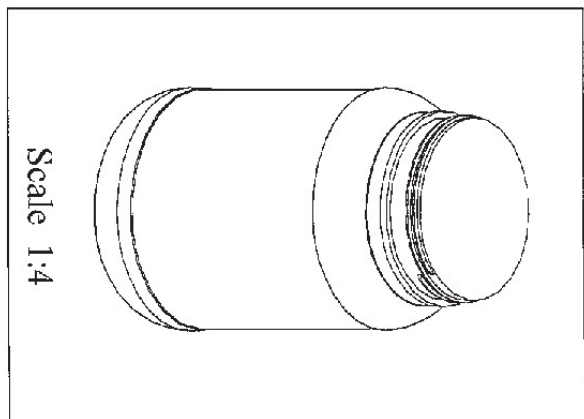

Represented by

ILLING[®]
Company, Inc.
Packaging Your Vision

Product Specification Sheet

Illing Part# 34120

1 GALLON WHITE HDPE PLASTIC WIDE MOUTH CONTAINER, 120MM

Part #: 34120

Size:	1 Gallon
Color:	White
Material:	HDPE
Style:	Wide Mouth Container
Additional Info:	120mm, 146 Gram
Case Pack:	- each
Pallet Pack:	260 or 208 each/tray

Represented by

ILLING[®]
Company, Inc.
Packaging Your Vision

Product Specification Sheet

Illing Part# 34120

1 Gallon Jar		
120 Deep Skirt Neck Finish		
HDPE	142-150gr	NOT TO SCALE
Distributed By:		
 ILLING COMPANY, INC.		