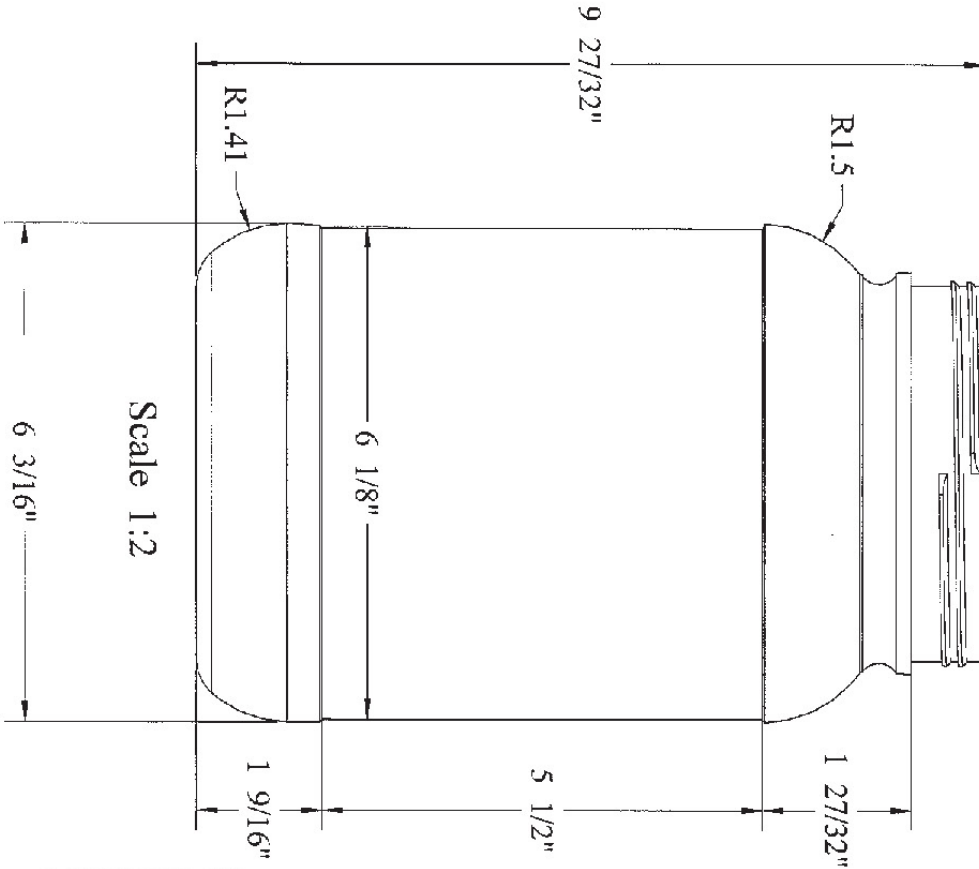

Represented by

ILLING[®]
Company, Inc.
Packaging Your Vision

Product Specification Sheet

Illing Part# 34120

1 GALLON WHITE HDPE PLASTIC WIDE MOUTH CONTAINER, 120MM

Part #: 34120

Size:	1 Gallon
Color:	White
Material:	HDPE
Style:	Wide Mouth Container
Additional Info:	120mm, 146 Gram
Case Pack:	- each
Pallet Pack:	260 or 208 each/tray

Represented by

ILLING[®]
Company, Inc.
Packaging Your Vision

Product Specification Sheet

Illing Part# 34120

1 Gallon Jar		
120 Deep Skirt Neck Finish		
HDPE	142-150gr	NOT TO SCALE
Distributed By:		
 ILLING COMPANY, INC.		